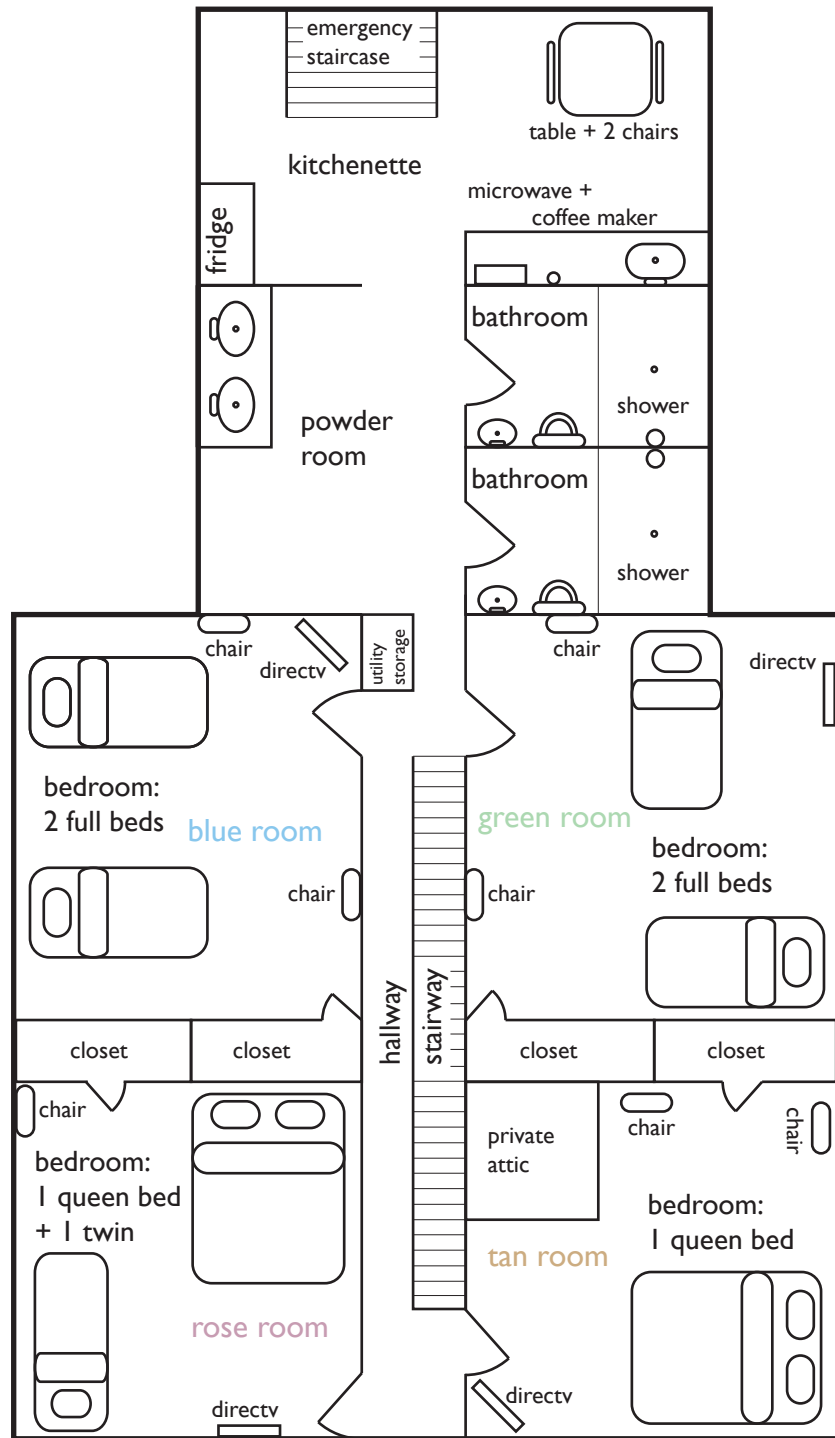

# suite C

\* general layout not to scale